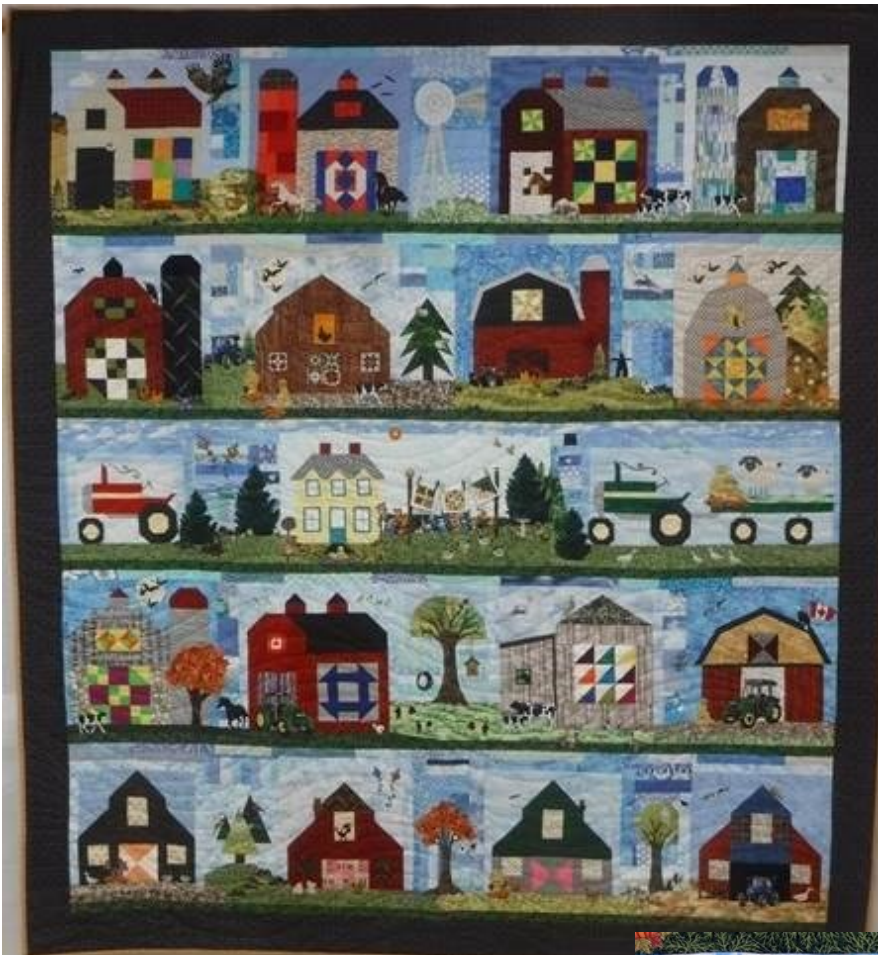

Congratulations to Our Restoule Quilters!

The Barn Quilt made by our Restoule Quilters was exhibited at the National Juried Show at Quilt Canada from June 16 - 19, 2021.

Quilt Canada is an annual conference for all things quilting. Hundreds of juried quilts are exhibited. There are lots of lectures and demonstrations. And there are lots of vendors selling quilting tools and supplies.

Left Side

Top: Terri Lamb and Cathy Parker

Bottom: Ellen Kidd and Pat Houle

Right Side

Top: Ester Tarlings and Leslie Wain

Bottom: Sue Foresheaw and Anna Powell

Close-up of embellishments and piecing.

ENTRY 4815

The Barn Quilt

Sue Foreshew, Pat Houle, Ellen Kidd, Terri Lamb,
Cathy Parker, Anna Powell, Esther Tarlings,
Leslie Wain
Restoule, ON

DIMENSIONS 84" x 95"

MATERIALS 100% cotton, 80/20 batting.

TECHNIQUES Quilted by Leslie Wain. Inspired by two books, *Build a Barn* by Julie Sefton and *Farm Girl Vintage* by Lori Holt.

The quilters created a quilt combining both an agriculture and a quilting theme: barns displaying barn quilts (a quilt block painted on the barn). Over 80,000 people attended this IPM. What great exposure! Our Restoule Quilters received a Second Place Ribbon in the Group Quilts Category!